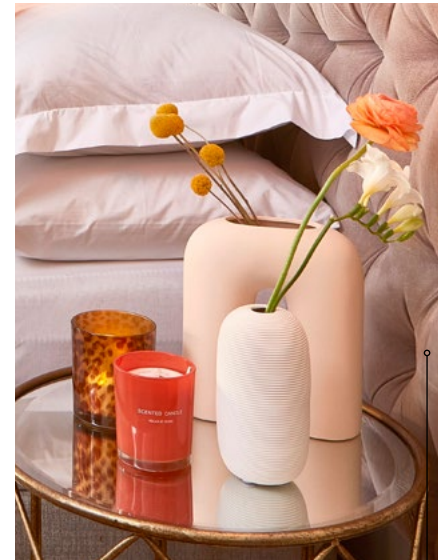

A LUXE TOUCH FOR LESS

Create a classic hotel feel in your bedroom with affordable quality bedding and sophisticated décor from Room Service.

100% cotton 200 thread count Oxford duvet cover set (single to super king) from R437 to R825; Mustard velvet scatter cover (50 x 50cm; also available in grey, pink and emerald) R155

Sage waffle fleece throw R280 (also available in blue and grey); Supersoft mustard chenille throw (also available in cream and green) R365

ON THE INSIDE

Microfibre duvet inners (8-tog; single to super king) R550 to R1 012; pillow inners in standard (R153) and king (R211)

BEDSIDE DÉCOR

Leopard print Tealight holder R80; N-shaped cream ceramic vase R235; white ribbed ceramic vase R145; orange frosted glass scented candle R165

PERFECT PROTECTORS

Quilted mattress protectors (single to super king) R190 to R288; quilted pillow protectors in standard (R59) and king (R75); also available in waterproof

YEAR-ROUND COMFORT

All-seasons microfibre duvet inner (5- and 8-tog; double to super king) R1 095 to R1 705

THE BASICS

Easy care polycotton 200 thread count percale Oxford duvet cover set (single to super king) R391 to 735; fitted sheets (single to super king) R227 to R322