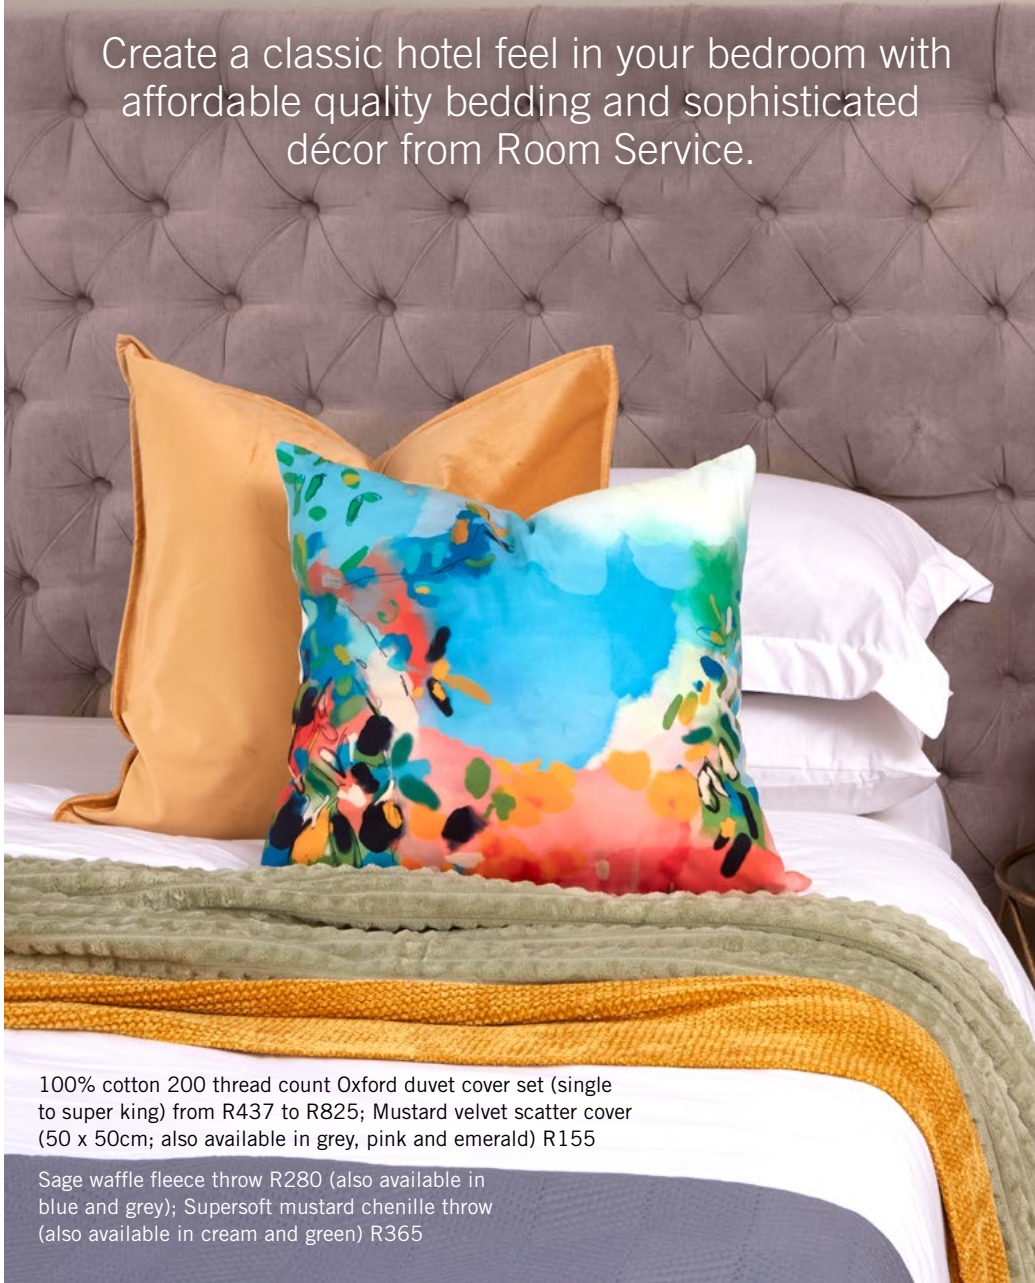

A LUXE TOUCH FOR LESS

Create a classic hotel feel in your bedroom with affordable quality bedding and sophisticated décor from Room Service.

100% cotton 200 thread count Oxford duvet cover set (single to super king) from R437 to R825; Mustard velvet scatter cover (50 x 50cm; also available in grey, pink and emerald) R155

Sage waffle fleece throw R280 (also available in blue and grey); Supersoft mustard chenille throw (also available in cream and green) R365

ON THE INSIDE

Microfibre duvet inners (8-tog; single to super king) R550 to R1 012; pillow inners in standard (R153) and king (R211)

BEDSIDE DÉCOR

Leopard print Tealight holder R80; N-shaped cream ceramic vase R235; white ribbed ceramic vase R145; orange frosted glass scented candle R165

PERFECT PROTECTORS

Quilted mattress protectors (single to super king) R190 to R288; quilted pillow protectors in standard (R59) and king (R75); also available in waterproof

YEAR-ROUND COMFORT

All-seasons microfibre duvet inner (5- and 8-tog; double to super king) R1 095 to R1 705

THE BASICS

Easy care polycotton 200 thread count percale Oxford duvet cover set (single to super king) R391 to 735; fitted sheets (single to super king) R227 to R322